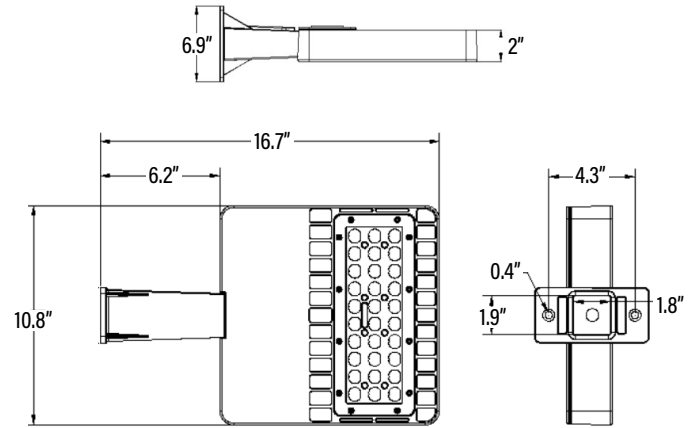

CONSTRUCTION

Housing	Aluminum
Base / Power Supply	Hard Wired
Finish	Bronze
Effective Projected Area (EPA)	0.814 ft ²

QUALIFICATIONS

Published lumens on LED products are approximate and may vary slightly. • Specifications are subject to change without notice.

Item#: **83921**
LED SHOE BOX FIXTURE

DIMENSIONS (Inches)

Length	16.7"
Width	10.8"
Height	2"
Net Weight (Lbs)	9.3

SUPPORTING DOCUMENTS (Grey = not available at this time.)

Product Sheet	VIEW
Install Instructions	VIEW
IES Download from Web Item	VIEW
LM79	VIEW
LM80	VIEW

PACKAGING

		UPC	DIMENSIONS (LxWxH)	GROSS WEIGHT (Lbs)
Master Carton	1	811768026511	21.3" x 7.9" x 13.8"	10.1
Country of Origin	China			
HS Tariff	9405.10.6020			

ORDERING

ITEM#	DESCRIPTION	CASE
83921	LED SHOE BOX FIXTURE 26W/50K/100-277V/POLE/WALL MOUNT/BRONZE/V2 - SUPERIOR LIFE® 5.0	1