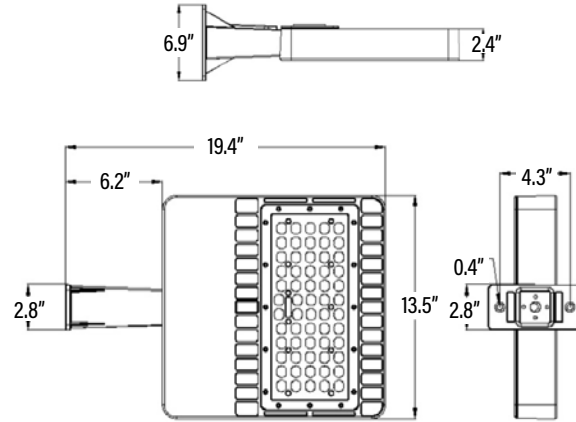

CONSTRUCTION

Housing	Aluminum
Base / Power Supply	Hard Wired
Finish	Bronze
Effective Projected Area (EPA)	1.266 ft ²

QUALIFICATIONS

Visit www.designlights.org/search to confirm qualification. • Published lumens on LED products are approximate and may vary slightly. • Specifications are subject to change without notice.

Item#: **83927**
LED SHOE BOX FIXTURE

DIMENSIONS (Inches)

Length	19.4"
Width	13.5"
Height	2.4"
Net Weight (Lbs)	14.6

SUPPORTING DOCUMENTS (Grey = not available at this time.)

Product Sheet	VIEW
Install Instructions	VIEW
IES Download from Web Item	VIEW
LM79	VIEW
LM80	VIEW

PACKAGING

		UPC	DIMENSIONS (LxWxH)	GROSS WEIGHT (Lbs)
Master Carton	1	811768026535	22.8" x 7.9" x 16.1"	15
Country of Origin	China			
HS Tariff	9405.10.6020			

ORDERING

ITEM#	DESCRIPTION	CASE
83927	LED SHOE BOX FIXTURE 101W/50K/100-277V/POLE/WALL MOUNT/BRONZE/V2 - SUPERIOR LIFE® DLC®	1