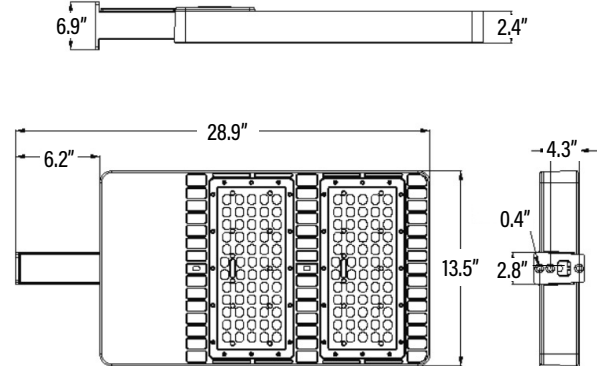

Item#: **83933**
LED SHOE BOX FIXTURE

ITEM INFORMATION

DIMENSIONS (Inches)

Length	28.9"
Width	13.5"
Height	2.4"
Weight (Lbs)	22

SUPPORTING DOCUMENTS (Grey = not available at this time.)

Product Sheet	VIEW
Install Instructions	VIEW
IES Download from Web Item	VIEW
LM79	VIEW
LM80	VIEW

PACKAGING

Master Carton	1
Country of Origin	China
HS Tariff	9405.10.6020

UPC

811768026559

DIMENSIONS (LxWxH)

32.3" x 7.9" x 16.1"

GROSS WEIGHT (Lbs)

27.1