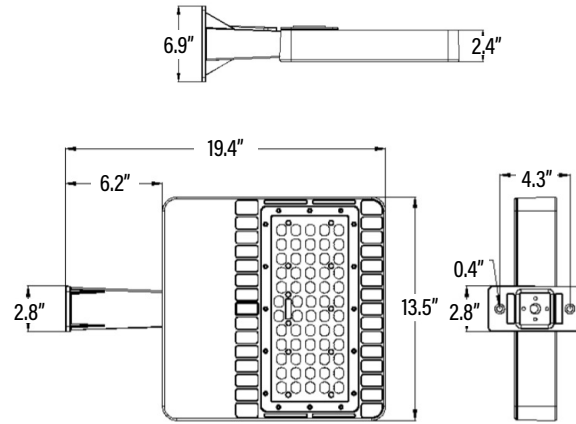

### CONSTRUCTION

Housing	Aluminum
Base / Power Supply	Hard Wired
Finish	Bronze
Effective Projected Area (EPA)	1.266 ft <sup>2</sup>

### QUALIFICATIONS

Published lumens on LED products are approximate and may vary slightly. • Specifications are subject to change without notice.

Item#: **83935**  
**LED SHOE BOX FIXTURE**

ITEM INFORMATION

**DIMENSIONS** (Inches)

Length	19.4"
Width	13.5"
Height	2.4"
Net Weight (Lbs)	14.6

**SUPPORTING DOCUMENTS** (Grey = not available at this time.)

Product Sheet	VIEW
Install Instructions	VIEW
IES Download from Web Item	VIEW
LM79	VIEW
LM80	VIEW

**PACKAGING**

		UPC	DIMENSIONS (LxWxH)	GROSS WEIGHT (Lbs)
Master Carton	1	811768020182	22.8" x 7.9" x 16.1"	15
Country of Origin	China			
HS Tariff	9405.10.6020			

**ORDERING**

ITEM#	DESCRIPTION	CASE
83935	LED SHOE BOX FIXTURE/111W/50K/200-480V/BRZ/POLE/WALL MOUNT - 5.0	1