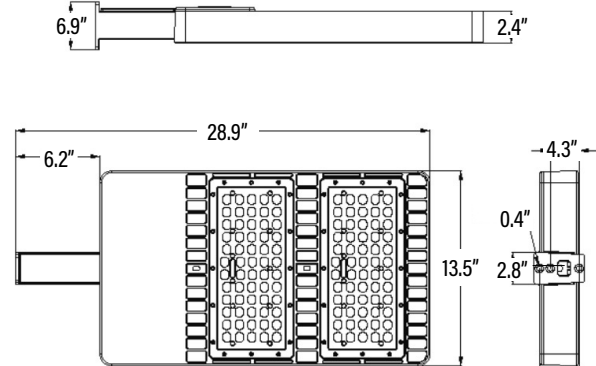

Item#: **83939**
LED SHOE BOX FIXTURE

ITEM INFORMATION

DIMENSIONS (Inches)

Length	28.9"
Width	13.5"
Height	2.4"
Weight (Lbs)	22

SUPPORTING DOCUMENTS (Grey = not available at this time.)

Product Sheet	VIEW
Install Instructions	VIEW
IES Download from Web Item	VIEW
LM79	VIEW
LM80	VIEW

PACKAGING

		UPC	DIMENSIONS (LxWxH)	GROSS WEIGHT (Lbs)
Master Carton	1	811768022148	32.3" x 7.9" x 16.1"	25.6
Country of Origin	China			
HS Tariff	9405.10.6020			

ORDERING

ITEM#	DESCRIPTION	CASE
83939	LED SHOE BOX FIXTURE/229W/50K/200-480V/BRZ/POLE/WALL MOUNT - 5.0	1