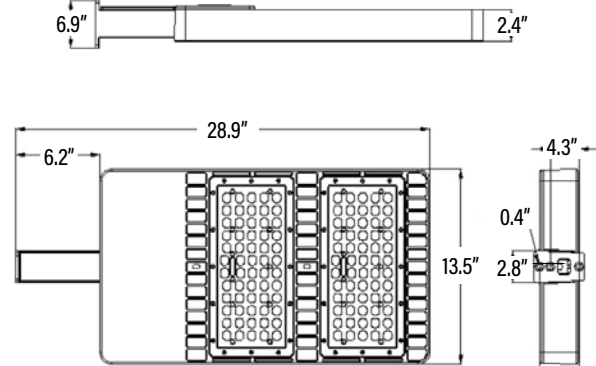

Item#: **83941**
LED SHOE BOX FIXTURE

DIMENSIONS (Inches)

Length	28.9"
Width	13.5"
Height	2.4"
Weight (Lbs)	23.1

SUPPORTING DOCUMENTS (Grey = not available at this time.)

Product Sheet	VIEW
Install Instructions	VIEW
IES Download from Web Item	VIEW
LM79	VIEW
LM80	VIEW

PACKAGING

		UPC	DIMENSIONS (LxWxH)	GROSS WEIGHT (Lbs)
Master Carton	1	899645001790	32.3" x 7.9" x 16.1"	27.1
Country of Origin	China			
HS Tariff	9405.10.6020			

ORDERING

ITEM#	DESCRIPTION	CASE
83941	LED SHOE BOX FIXTURE 292W/50K/200-480V/POLE/WALL MOUNT/BRONZE/V2 - SUPERIOR LIFE® DLC®	1