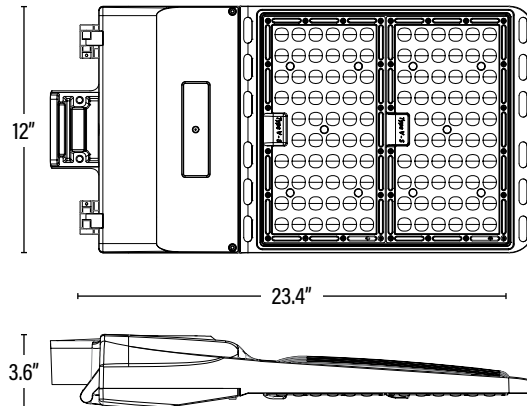

Published lumens on LED products are approximate and may vary slightly. • Specifications are subject to change without notice.

Item#: **83978**
LED STEALTH™ FIXTURE

DIMENSIONS (Inches)

Length	12"
Width	23.4"
Height	3.6"
Net Weight (Lbs)	15.1

SUPPORTING DOCUMENTS (Grey = not available at this time.)

Product Sheet	VIEW
Install Instructions	VIEW
Surge Protector	VIEW
IES Download from Web Item	VIEW
LM79	VIEW
LM80	VIEW

ITEM INFORMATION

PACKAGING

		UPC	DIMENSIONS (LxWxH)	GROSS WEIGHT (Lbs)
Master Carton	1	811768029390	24.9" x 13.8" x 13.8"	18.4
Country of Origin	China			
HS Tariff	9405.10.6020			