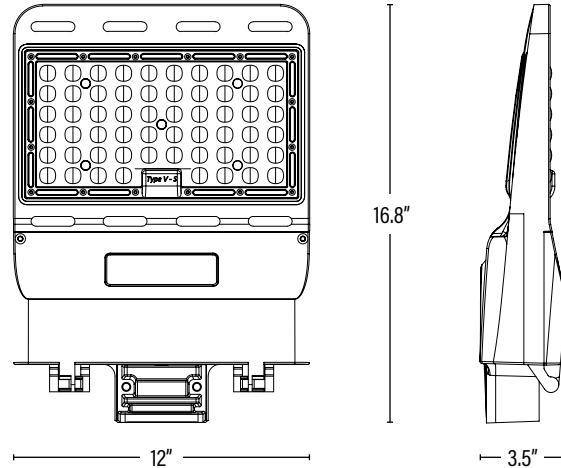

PERFORMANCE DATA

PACKAGING

Item#: **83980**  
**LED STEALTH™ FIXTURE**

**DIMENSIONS** (Inches)

Length (MOL)	16.8"
Width/Diameter (MOD)	12"
Height	3.5"
Weight (Lbs)	--

Line drawings may not be to scale and are for general reference only.

**UPC**

--

**DIMENSIONS** (LxWxH)

18.5" x 13.8" x 13.8"

**GROSS WEIGHT** (Lbs)

10.7

**ORDERING\*** Qualification Model # L-STL-80-5000K-480-D-YY-ZZ-3

ITEM#	DESCRIPTION	CASE
83980	LED STEALTH™ 80W/50K/480V/DIMMABLE/BRONZE/V2 - SUPERIOR LIFE® DLC®	1