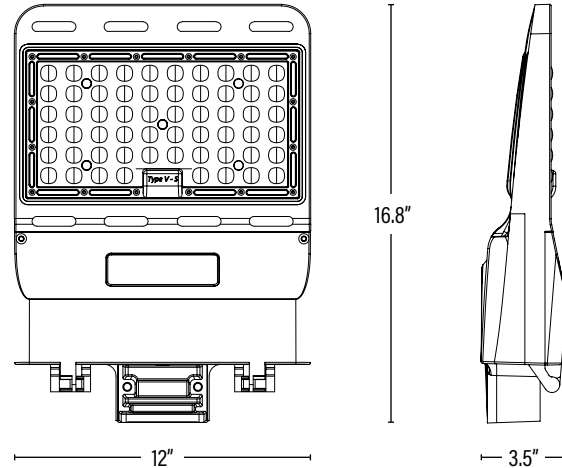

Visit www.designlights.org/search to confirm qualification. - Published lumens on LED products are approximate and may vary slightly.

PERFORMANCE DATA

PACKAGING

Item#: **83981**
LED STEALTH™ FIXTURE

DIMENSIONS (Inches)

Length (MOL)	16.8"
Width/Diameter (MOD)	12"
Height	3.5"
Weight (Lbs)	--

Line drawings may not be to scale and are for general reference only.

SUPPORTING DOCUMENTS (Grey = not available at this time.)

Product Sheet	VIEW
Install Instructions	VIEW
Surge Protector	VIEW
IES Download from Web Item	VIEW
LM79	VIEW
LM80	VIEW

PACKAGING

	UPC	DIMENSIONS (LxWxH)	GROSS WEIGHT (Lbs)	
Master Carton	1	811768020083	18.5" x 13.8" x 13.8"	10.7
Country of Origin	China			
HS Tariff	9405.40.8200			

ORDERING* Qualification Model # L-STL-100-5000K-480-D-YY-ZZ-3