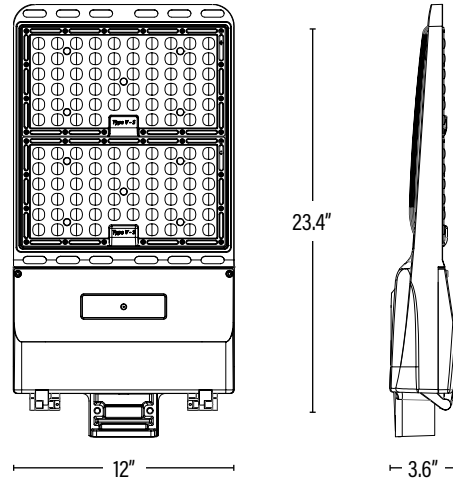

Visit www.designlights.org/search to confirm qualification. - Published lumens on LED products are approximate and may vary slightly.

PERFORMANCE DATA

PACKAGING

Item#: **83984**
LED STEALTH™ FIXTURE

DIMENSIONS (Inches)

Length (MOL)	23.4"
Width/Diameter (MOD)	12"
Height	3.6"
Weight (Lbs)	--

Line drawings may not be to scale and are for general reference only.

SUPPORTING DOCUMENTS (Grey = not available at this time.)

Product Sheet	VIEW
Install Instructions	VIEW
Surge Protector	VIEW
IES Download from Web Item	VIEW
LM79	VIEW
LM80	VIEW

PACKAGING

	UPC	DIMENSIONS (LxWxH)	GROSS WEIGHT (Lbs)	
Master Carton	1	811768020649	24.9" x 13.8" x 13.8"	19.3
Country of Origin	China			
HS Tariff	9405.40.8200			

ORDERING* Qualification Model # L-STL-300-5000K-480-D-YY-ZZ-3