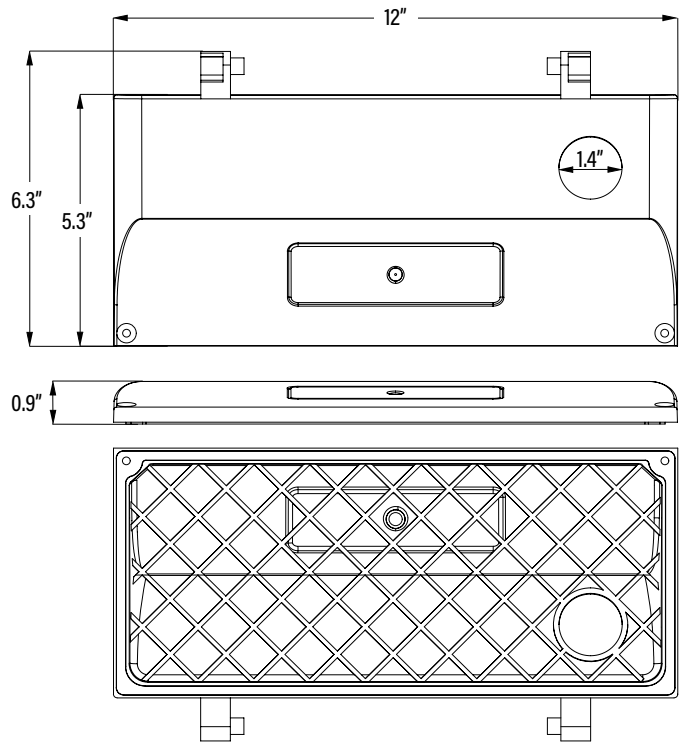

Item#: **84015**  
**LED STEALTH™ DOOR FRAME WITH SENSOR CUT-OUT**  
ACCESSORY

**APPLICATION**

For use with 80W to 185W LED Stealth™ Fixtures.

**DIMENSIONS** (Inches)

Length	12"
Width	6.3"
Height	0.9"
Net Weight (Lbs)	1

**PACKAGING**

PACKAGING	UPC	DIMENSIONS (LxWxH)	GROSS WEIGHT (Lbs)
Master Carton	36	10899645001520	--
Individual Box	1	899645001523	--
Country of Origin	China		
HS Tariff	9405.99.4090		

**ORDERING**

ITEM#	DESCRIPTION	CASE
84015	DOOR FRAME ONLY FOR LED STEALTH™ WITH SENSOR CUT-OUT/80W-185W/BRZ	36

**ACCESSORIES**

54892	360° OUTDOOR FIXTURE BI-LEVEL AND DAYLIGHT HARVEST PIR SENSOR 30' DIA, UP TO 40' HEIGHT 800W/1200W - 120/277V	10
-------	---	----

**Wiring Diagram:**