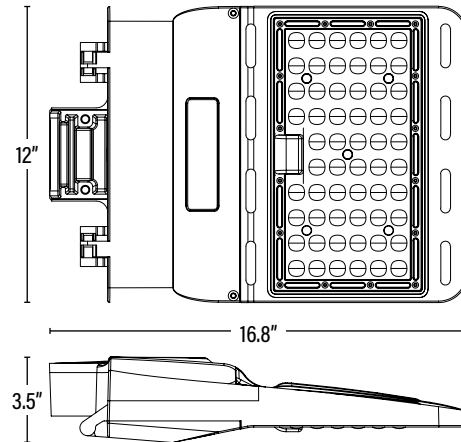

Visit www.designlights.org/search to confirm qualification. • Published lumens on LED products are approximate and may vary slightly. • Specifications are subject to change without notice.

Item#: **84031**
LED STEALTH™ FIXTURE

ITEM INFORMATION

DIMENSIONS (Inches)	
Length	16.8"
Width	12"
Height	3.5"
Net Weight (Lbs)	--

SUPPORTING DOCUMENTS (Grey = not available at this time.)	
Product Sheet	VIEW
Install Instructions	VIEW
IES Download from Web Item	VIEW
LM79	VIEW
LM80	VIEW

PACKAGING	UPC	DIMENSIONS (LxWxH)	GROSS WEIGHT (Lbs)
Master Carton	1	811768025309	--
Country of Origin	China		
HS Tariff	9405.10.6020		

ORDERING* Qualification Model # *STL3S-150W-5000K-C-MB-HC-[N,P]*

ITEM#	DESCRIPTION	CASE
84031	LED STEALTH™ 150W/50K/DIMM/120-277V/BRZ - DLC®	1