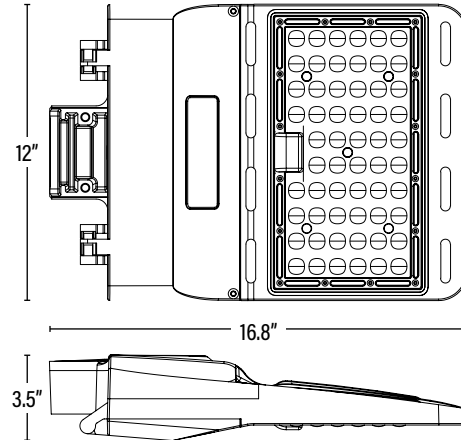

### QUALIFICATIONS

Model Number	STL3P-80W-5000K-C-MB-HC-P
--------------	---------------------------

Visit [www.designlights.org/search](http://www.designlights.org/search) to confirm qualification. • Published lumens on LED products are approximate and may vary slightly. • Specifications are subject to change without notice.

Item#: **84039**  
**LED STEALTH™ FIXTURE**

ITEM INFORMATION

<b>DIMENSIONS</b> (Inches)	
Length	16.8"
Width	12"
Height	3.5"
Net Weight (Lbs)	--

<b>SUPPORTING DOCUMENTS</b> (Grey = not available at this time.)	
Product Sheet	VIEW
Install Instructions	VIEW
IES Download from Web Item	VIEW
LM79	VIEW
LM80	VIEW