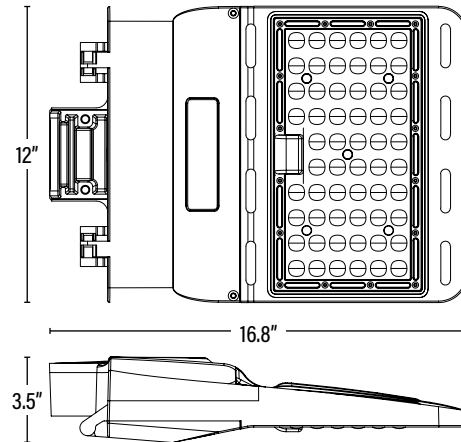

Visit www.designlights.org/search to confirm qualification. • Published lumens on LED products are approximate and may vary slightly. • Specifications are subject to change without notice.

Item#: **84040**
LED STEALTH™ FIXTURE

ITEM INFORMATION

DIMENSIONS (Inches)	
Length	16.8"
Width	12"
Height	3.5"
Net Weight (Lbs)	--

SUPPORTING DOCUMENTS (Grey = not available at this time.)	
Product Sheet	VIEW
Install Instructions	VIEW
IES Download from Web Item	VIEW
LM79	VIEW
LM80	VIEW

PACKAGING	UPC	DIMENSIONS (LxWxH)	GROSS WEIGHT (Lbs)
Master Carton	1	811768028232	--
Country of Origin	China		
HS Tariff	9405.10.6020		

ORDERING* Qualification Model # STL3P-100W-5000K-C-MB-HC-P		
ITEM#	DESCRIPTION	CASE
84040	LED HL STEALTH™ 100W/50K/DIMM/120-277V/BRZ - DLC®	1