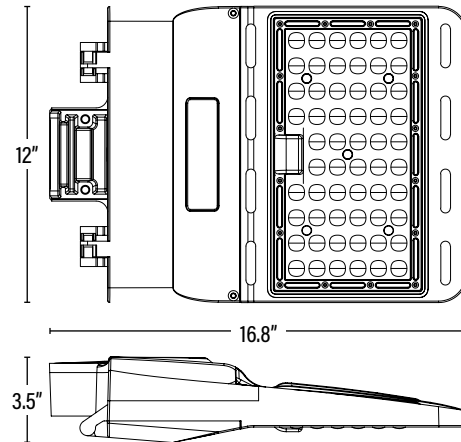

Visit www.designlights.org/search to confirm qualification. • Published lumens on LED products are approximate and may vary slightly. • Specifications are subject to change without notice.

Item#: **84040**
LED STEALTH™ FIXTURE

ITEM INFORMATION

DIMENSIONS (Inches)	
Length	16.8"
Width	12"
Height	3.5"
Net Weight (Lbs)	--

SUPPORTING DOCUMENTS (Grey = not available at this time.)	
Product Sheet	VIEW
Install Instructions	VIEW
IES Download from Web Item	VIEW
LM79	VIEW
LM80	VIEW

PACKAGING	UPC	DIMENSIONS (LxWxH)	GROSS WEIGHT (Lbs)	
Master Carton	1	811768028232	18.5" x 13.8" x 6.5"	--
Country of Origin	China			
HS Tariff	9405.10.6020			

ORDERING* Qualification Model # *STL3P-100W-5000K-C-MB-HC-P*