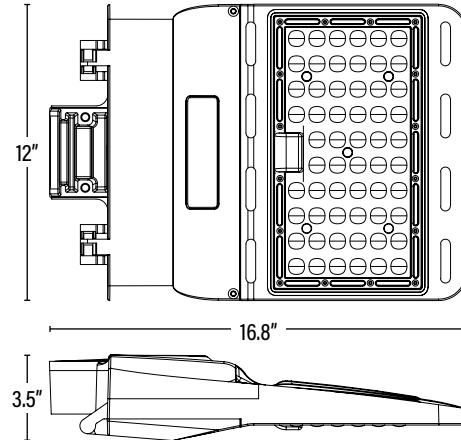

Visit www.designlights.org/search to confirm qualification. • Published lumens on LED products are approximate and may vary slightly. • Specifications are subject to change without notice.

Item#: **84044**
LED STEALTH™ FIXTURE

ITEM INFORMATION

DIMENSIONS (Inches)	
Length	16.8"
Width	12"
Height	3.5"
Net Weight (Lbs)	--

SUPPORTING DOCUMENTS (Grey = not available at this time.)	
Product Sheet	VIEW
Install Instructions	VIEW
IES Download from Web Item	VIEW
LM79	VIEW
LM80	VIEW

PACKAGING	UPC	DIMENSIONS (LxWxH)	GROSS WEIGHT (Lbs)
Master Carton	1	811768028256	--
Country of Origin	China		
HS Tariff	9405.10.6020		

ORDERING* Qualification Model # *STL3P-185W-5000K-C-MB-HC-P*

ITEM#	DESCRIPTION	CASE
84044	LED HL STEALTH™/185W/50K/DIMM/120-277V/BRZ - DLC®	1