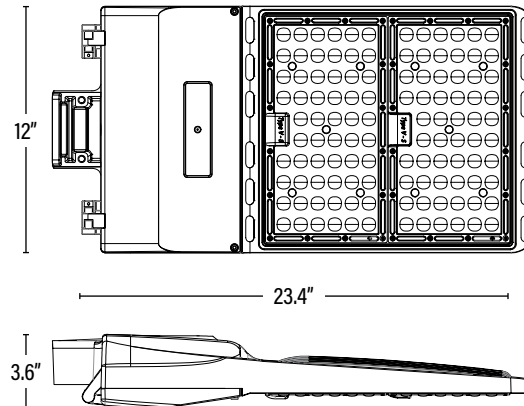

ITEM INFORMATION

DIMENSIONS (Inches)

Length	23.4"
Width	12"
Height	3.6"
Net Weight (Lbs)	--

SUPPORTING DOCUMENTS (Grey = not available at this time.)

Product Sheet	VIEW
Install Instructions	VIEW
IES Download from Web Item	VIEW
LM79	VIEW
LM80	VIEW

PACKAGING

		UPC	DIMENSIONS (LxWxH)	GROSS WEIGHT (Lbs)
Master Carton	1	811768028263	24.9" x 13.8" x 7.3"	18.4
Country of Origin	China			
HS Tariff	9405.10.6020			

ORDERING* Qualification Model # *STL3P-300W-5000K-C-MB-HC-P*