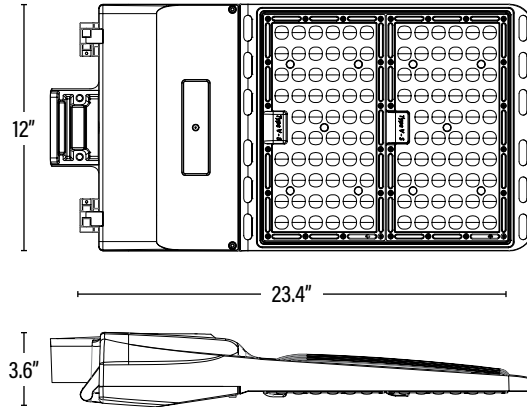

ITEM INFORMATION

DIMENSIONS (Inches)	
Length	23.4"
Width	12"
Height	3.6"
Net Weight (Lbs)	--

SUPPORTING DOCUMENTS (Grey = not available at this time.)	
Product Sheet	VIEW
Install Instructions	VIEW
IES Download from Web Item	VIEW
LM79	VIEW
LM80	VIEW

PACKAGING	UPC	DIMENSIONS (LxWxH)	GROSS WEIGHT (Lbs)	
Master Carton	1	811768029390	24.9" x 13.8" x 7.3"	18.4
Country of Origin	China			
HS Tariff	9405.10.6020			

ORDERING* Qualification Model # *STL3P-300W-5000K-C-MB-HC-P*