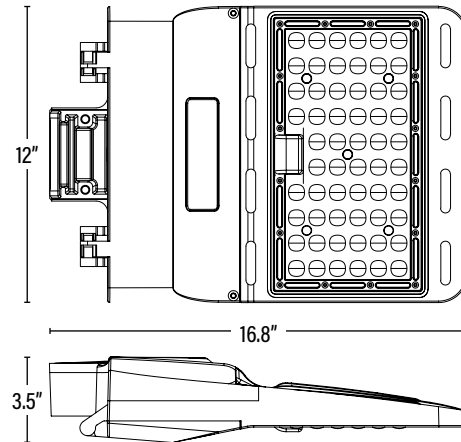

Visit www.designlights.org/search to confirm qualification. • Published lumens on LED products are approximate and may vary slightly. • Specifications are subject to change without notice.

Item#: **84051**
LED STEALTH™ FIXTURE

ITEM INFORMATION

DIMENSIONS (Inches)	
Length	16.8"
Width	12"
Height	3.5"
Net Weight (Lbs)	--

SUPPORTING DOCUMENTS (Grey = not available at this time.)	
Product Sheet	VIEW
Install Instructions	VIEW
IES Download from Web Item	VIEW
LM79	VIEW
LM80	VIEW

PACKAGING	UPC	DIMENSIONS (LxWxH)	GROSS WEIGHT (Lbs)
Master Carton	1	--	--
Country of Origin	China		
HS Tariff	9405.10.6020		

ORDERING* Qualification Model # *STL3P-100W-5000K-B-MB-HC-P*

ITEM#	DESCRIPTION	CASE
84051	LED HL STEALTH™/100W/50K/DIMM/480V/BRZ - DLC®	1