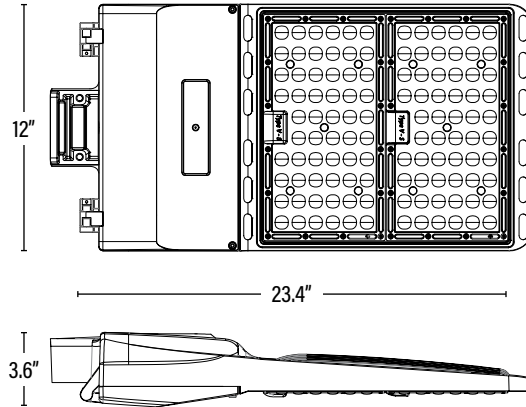

DIMENSIONS (Inches)

Length	23.4"
Width	12"
Height	3.6"
Net Weight (Lbs)	--

SUPPORTING DOCUMENTS (Grey = not available at this time.)

Product Sheet	VIEW
Install Instructions	VIEW
IES Download from Web Item	VIEW
LM79	VIEW
LM80	VIEW

PACKAGING

		UPC	DIMENSIONS (LxWxH)	GROSS WEIGHT (Lbs)
Master Carton	1	811768020649	--	--
Country of Origin	China			
HS Tariff	9405.10.6020			

ORDERING* Qualification Model # STL3P-300W-5000K-B-MB-HC-P

ITEM#	DESCRIPTION	CASE
84053	LED HL STEALTH™/300W/50K/DIMM/480V/BRZ - DLC®	1