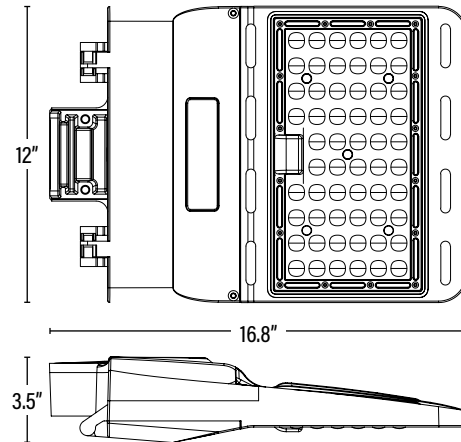

Item#: **84060**  
**LED STEALTH™ FIXTURE**

ITEM INFORMATION

<b>DIMENSIONS</b> (Inches)	
Length	16.8"
Width	12"
Height	3.5"
Net Weight (Lbs)	--

<b>SUPPORTING DOCUMENTS</b> (Grey = not available at this time.)	
Product Sheet	VIEW
Install Instructions	VIEW
IES Download from Web Item	VIEW
LM79	VIEW
LM80	VIEW