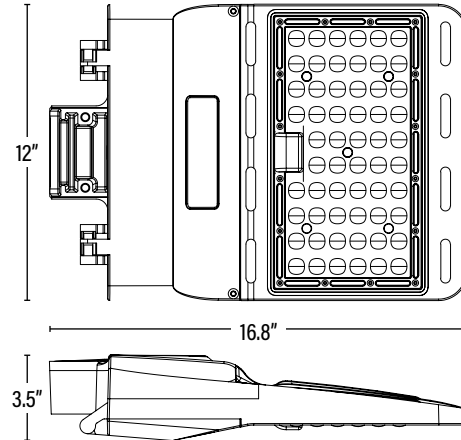

Visit www.designlights.org/search to confirm qualification. • Published lumens on LED products are approximate and may vary slightly. • Specifications are subject to change without notice.

Item#: **84061**
LED STEALTH™ FIXTURE

ITEM INFORMATION

DIMENSIONS (Inches)	
Length	16.8"
Width	12"
Height	3.5"
Net Weight (Lbs)	--

SUPPORTING DOCUMENTS (Grey = not available at this time.)	
Product Sheet	VIEW
Install Instructions	VIEW
IES Download from Web Item	VIEW
LM79	VIEW
LM80	VIEW

PACKAGING		UPC	DIMENSIONS (LxWxH)	GROSS WEIGHT (Lbs)
Master Carton	1	854432004613	--	--
Country of Origin	China			
HS Tariff	9405.10.6020			

ORDERING* Qualification Model # *STL3P-150W-400K-C-MB-HC-P*

ITEM#	DESCRIPTION	CASE
84061	LED HL STEALTH™/150W/40K/DIMM/120-277V/BRZ - DLC®	1