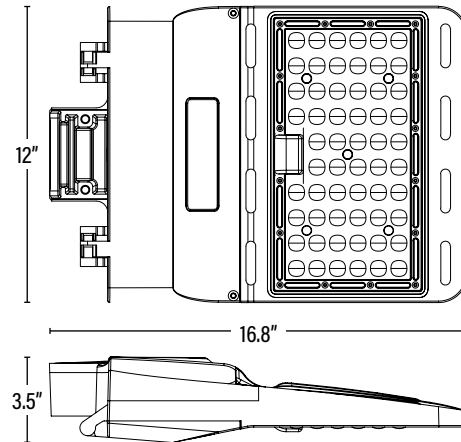

ITEM INFORMATION

DIMENSIONS (Inches)

Length	16.8"
Width	12"
Height	3.5"
Net Weight (Lbs)	--

SUPPORTING DOCUMENTS (Grey = not available at this time.)

Product Sheet	VIEW
Install Instructions	VIEW
IES Download from Web Item	VIEW
LM79	VIEW
LM80	VIEW

PACKAGING

		UPC	DIMENSIONS (LxWxH)	GROSS WEIGHT (Lbs)
Master Carton	1	811768022148	--	--
Country of Origin	China			
HS Tariff	9405.10.6020			

ORDERING* Qualification Model # STL3P-185W-4000K-C-MB-HC-P

ITEM#	DESCRIPTION	CASE
84062	LED HL STEALTH™/185W/40K/DIMM/120-277V/BRZ - DLC®	1