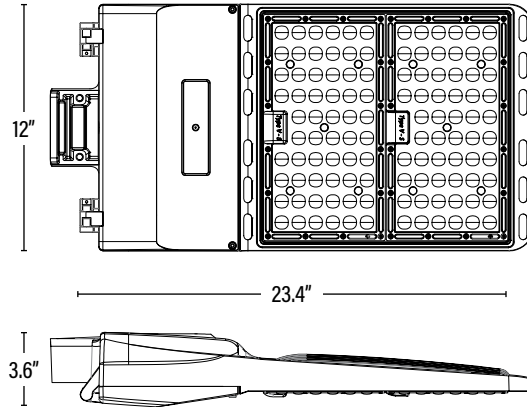

ITEM INFORMATION

DIMENSIONS (Inches)	
Length	23.4"
Width	12"
Height	3.6"
Net Weight (Lbs)	--

SUPPORTING DOCUMENTS (Grey = not available at this time.)	
Product Sheet	VIEW
Install Instructions	VIEW
IES Download from Web Item	VIEW
LM79	VIEW
LM80	VIEW

PACKAGING	UPC	DIMENSIONS (LxWxH)	GROSS WEIGHT (Lbs)
Master Carton	1	899645001790	--
Country of Origin	China		
HS Tariff	9405.10.6020		

ORDERING* Qualification Model # *STL3P-300W-4000K-C-MB-HC-P*

ITEM#	DESCRIPTION	CASE
84063	LED HL STEALTH™/300W/40K/DIMM/120-277V/BRZ - DLC®	1