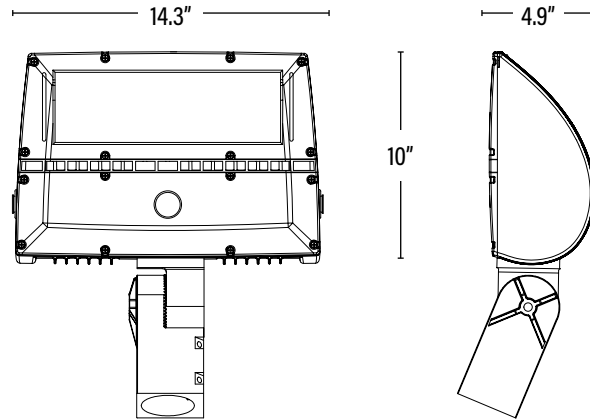

Item#: **84140**  
**LED FLOOD LIGHT**

ITEM INFORMATION

**DIMENSIONS** (Inches)

Length	14.3"
Width	4.9"
Height	10"
Net Weight (Lbs)	--

**SUPPORTING DOCUMENTS** (Grey = not available at this time.)

Product Sheet	VIEW
Install Instructions	VIEW
IES Download from Web Item	VIEW
LM79	VIEW
LM80	VIEW

**PACKAGING**

		UPC	DIMENSIONS (LxWxH)	GROSS WEIGHT (Lbs)
Master Carton	1	811768023886	18.9" x 16.9" x 7.5"	19.2
Country of Origin	China			
HS Tariff	9405.10.6020			

**ORDERING**

ITEM#	DESCRIPTION	CASE
84140	LED FLOOD LIGHT/150W/40K/120-277V/BRZ • SLIP FITTER - DLC®	1