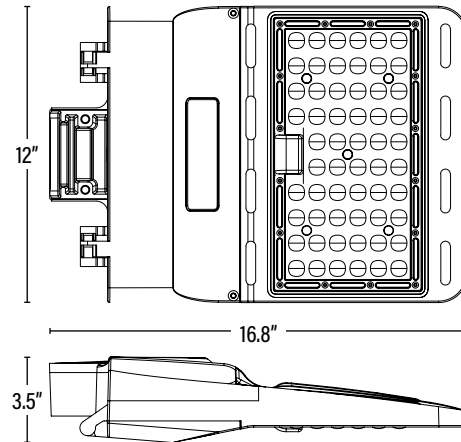

Item#: **84188**  
**LED STEALTH™ FIXTURE**

ITEM INFORMATION

<b>DIMENSIONS</b> (Inches)	
Length	16.8"
Width	12"
Height	3.5"
Net Weight (Lbs)	--

<b>SUPPORTING DOCUMENTS</b> (Grey = not available at this time.)	
Product Sheet	VIEW
Install Instructions	VIEW
IES Download from Web Item	VIEW
LM79	VIEW
LM80	VIEW

<b>PACKAGING</b>		<b>UPC</b>	<b>DIMENSIONS</b> (LxWxH)	<b>GROSS WEIGHT</b> (Lbs)
Master Carton	1	854432004910	18.5" x 13.8" x 6.5"	10
Country of Origin	China			
HS Tariff	9405.10.6020			

**ORDERING\*** Qualification Model # *STL3P-60W-4000K-C-MB-HC-P*