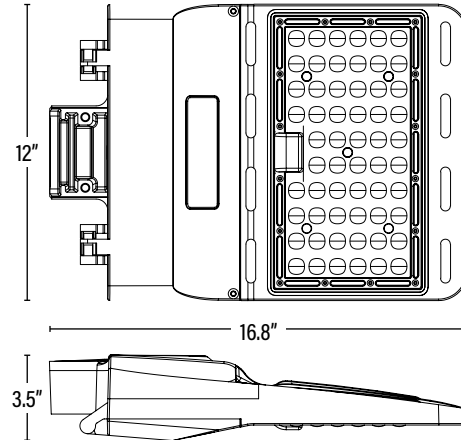

Visit www.designlights.org/search to confirm qualification. • Published lumens on LED products are approximate and may vary slightly. • Specifications are subject to change without notice.

Item#: **84196**
LED STEALTH™ FIXTURE

ITEM INFORMATION

DIMENSIONS (Inches)	
Length	16.8"
Width	12"
Height	3.5"
Net Weight (Lbs)	--

SUPPORTING DOCUMENTS <i>(Grey = not available at this time.)</i>	
Product Sheet	VIEW
Install Instructions	VIEW
IES Download from Web Item	VIEW
LM79	VIEW
LM80	VIEW

PACKAGING	UPC	DIMENSIONS (LxWxH)	GROSS WEIGHT (Lbs)
Master Carton	1	811768024715	--
Country of Origin	China		
HS Tariff	9405.10.6020		

ORDERING* Qualification Model # STL3P-150W-4000K-B-MB-HC-P

ITEM#	DESCRIPTION	CASE
84196	LED HL STEALTH™/150W/40K/TYPE V/DIMM/480V/BRZ - DLC®	1