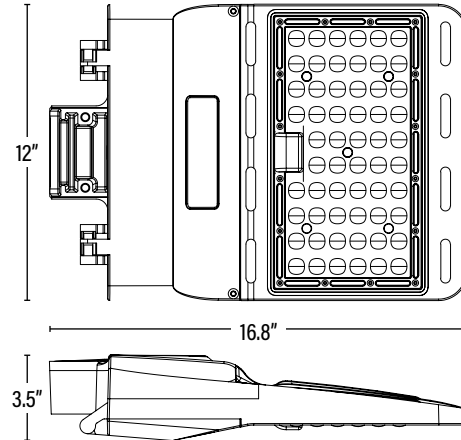

Visit www.designlights.org/search to confirm qualification. • Published lumens on LED products are approximate and may vary slightly. • Specifications are subject to change without notice.

Item#: **84201**
LED STEALTH™ FIXTURE

ITEM INFORMATION

DIMENSIONS (Inches)	
Length	16.8"
Width	12"
Height	3.5"
Net Weight (Lbs)	--

SUPPORTING DOCUMENTS (Grey = not available at this time.)	
Product Sheet	VIEW
Install Instructions	VIEW
IES Download from Web Item	VIEW
LM79	VIEW
LM80	VIEW

PACKAGING	UPC	DIMENSIONS (LxWxH)	GROSS WEIGHT (Lbs)
Master Carton	1	811768026832	--
Country of Origin	China		
HS Tariff	9405.10.6020		

ORDERING* Qualification Model # *STL3P-60W-5000K-C-MB-HC-P*

ITEM#	DESCRIPTION	CASE
84201	LED HL STEALTH™/60W/50K/60°/DIMM/120-277V/BRZ - DLC®	1