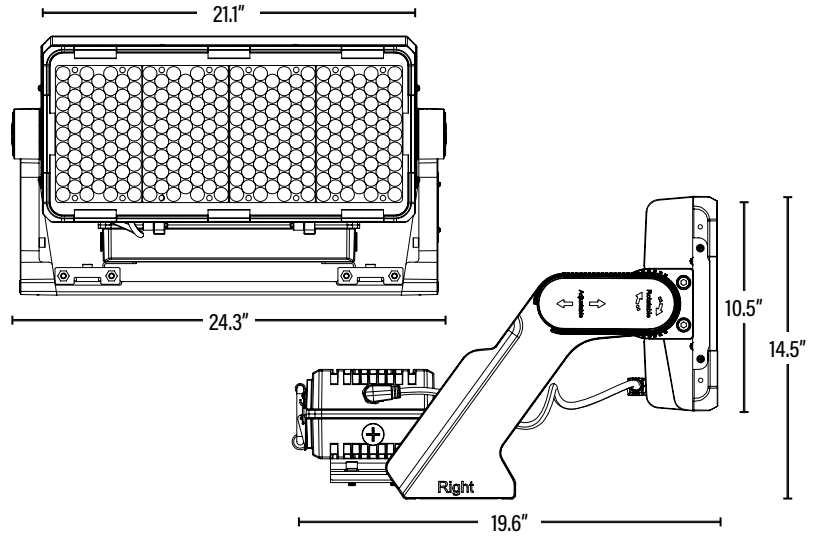

CONSTRUCTION

Housing	Aluminum
Lens	PC
Base / Power Supply	Hard Wired
Finish	Bronze
Effective Projected Area (EPA)	Front: 1.42 ft ² / Side: 0.52 ft ² / Top: 2.57 ft ²
Wind Shear Rating	--

QUALIFICATIONS

Model Number	STDM2-FL-600-D-120V-10D-5000K
--------------	-------------------------------

Published lumens on LED products are approximate and may vary slightly. • Specifications are subject to change without notice.

PERFORMANCE DATA

Item#: **84212**
LED STADIUM LIGHT

ITEM INFORMATION

DIMENSIONS (Inches)

Length	24.3"
Width	14.5"
Height	19.6
Net Weight (Lbs)	45

SUPPORTING DOCUMENTS (Grey = not available at this time.)

Product Sheet	VIEW
Install Instructions	VIEW
IES Download from Web Item	VIEW
LM79	VIEW
LM80	VIEW

PACKAGING

Master Carton	1pc
Country of Origin	China
HS Tariff	--

UPC

811768028119

DIMENSIONS (LxWxH)

27.2" x 24.3" x 14.5"

GROSS WEIGHT (Lbs)

48.5