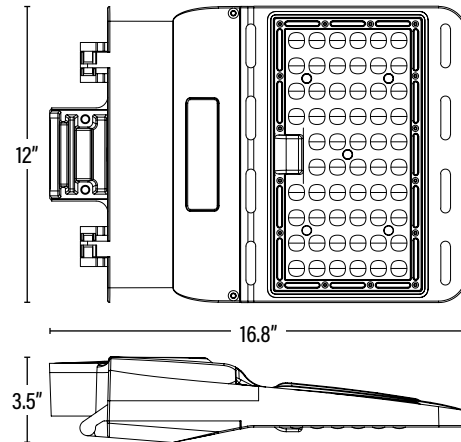

Visit www.designlights.org/search to confirm qualification. • Published lumens on LED products are approximate and may vary slightly. • Specifications are subject to change without notice.

Item#: **84224**
LED STEALTH™ FIXTURE

ITEM INFORMATION

DIMENSIONS (Inches)

Length	16.8"
Width	12"
Height	3.5"
Net Weight (Lbs)	--

SUPPORTING DOCUMENTS (Grey = not available at this time.)

Product Sheet	VIEW
Install Instructions	VIEW
IES Download from Web Item	VIEW
LM79	VIEW
LM80	VIEW

PACKAGING

		UPC	DIMENSIONS (LxWxH)	GROSS WEIGHT (Lbs)
Master Carton	1	811768023701	--	--
Country of Origin	China			
HS Tariff	9405.10.6020			

ORDERING* Qualification Model # STL3P-150W-5000K-C-MB-HC-P

ITEM#	DESCRIPTION	CASE
84224	LED HL STEALTH™/150W/50K/TYPE IV/DIMM/120-277V/BRZ - DLC®	1