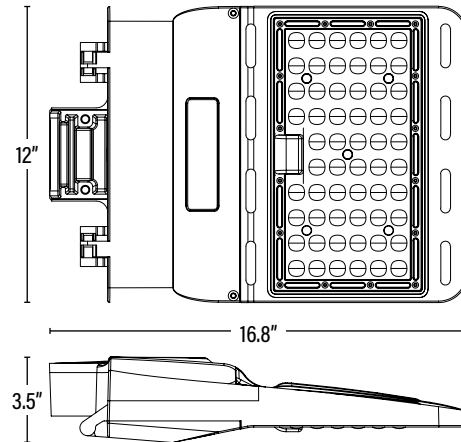

Visit www.designlights.org/search to confirm qualification. • Published lumens on LED products are approximate and may vary slightly. • Specifications are subject to change without notice.

Item#: **84226**
LED STEALTH™ FIXTURE

ITEM INFORMATION

DIMENSIONS (Inches)	
Length	16.8"
Width	12"
Height	3.5"
Net Weight (Lbs)	--

SUPPORTING DOCUMENTS (Grey = not available at this time.)	
Product Sheet	VIEW
Install Instructions	VIEW
IES Download from Web Item	VIEW
LM79	VIEW
LM80	VIEW

PACKAGING	UPC	DIMENSIONS (LxWxH)	GROSS WEIGHT (Lbs)
Master Carton	1	811768027198	--
Country of Origin	China		
HS Tariff	9405.10.6020		

ORDERING* Qualification Model # *STL3P-150W-5000K-C-MB-HC-P*

ITEM#	DESCRIPTION	CASE
84226	LED HL STEALTH™/150W/50K/60°/DIMM/120-277V/BRZ - DLC ®	1