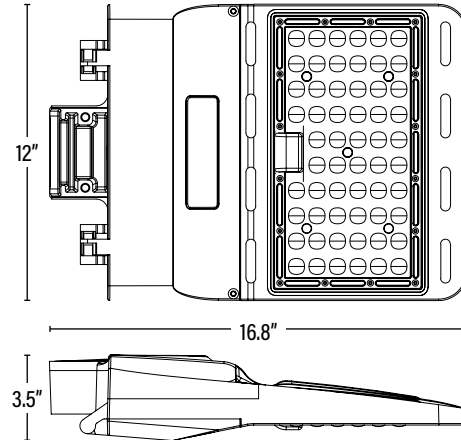

Visit www.designlights.org/search to confirm qualification. • Published lumens on LED products are approximate and may vary slightly. • Specifications are subject to change without notice.

Item#: **84243**
LED STEALTH™ FIXTURE

ITEM INFORMATION

DIMENSIONS (Inches)	
Length	16.8"
Width	12"
Height	3.5"
Net Weight (Lbs)	--

SUPPORTING DOCUMENTS (Grey = not available at this time.)	
Product Sheet	VIEW
Install Instructions	VIEW
IES Download from Web Item	VIEW
LM79	VIEW
LM80	VIEW

PACKAGING	UPC	DIMENSIONS (LxWxH)	GROSS WEIGHT (Lbs)
Master Carton	1	811768025880	--
Country of Origin	China		
HS Tariff	9405.10.6020		

ORDERING* Qualification Model # STL3P-185W-4000K-B-MB-HC-P

ITEM#	DESCRIPTION	CASE
84243	LED HL STEALTH™/185W/40K/TYPE III/DIMM/200-480V/BRZ - DLC®	1