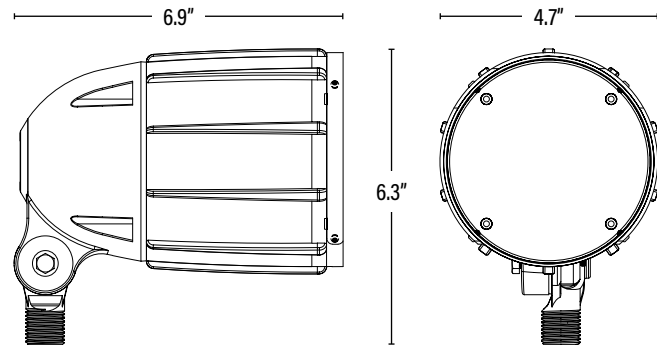

Item#: **84534**
LED BULLET FLOOD

DIMENSIONS (Inches)

Length	6.9'
Width/Diameter	4.7"
Height	6.3"
Net Weight (Lbs)	2.8

SUPPORTING DOCUMENTS (Grey = not available at this time.)

Product Sheet	VIEW
Install Instructions	VIEW
IES Download from Web Item	VIEW
LM79	VIEW
LM80	VIEW

PACKAGING

		UPC	DIMENSIONS (LxWxH)	GROSS WEIGHT (Lbs)
Master Carton	8	10811768025795	15.3" x 14.2" x 17.7"	27.7
Individual Box	1	811768025798	--	3.5
Country of Origin	China			
HS Tariff	--			

ORDERING

ITEM#	DESCRIPTION	CASE
84534	LED 30W BULLET/FL/30K/100-277V/V2 - SUPERIOR LIFE® DLC®	8