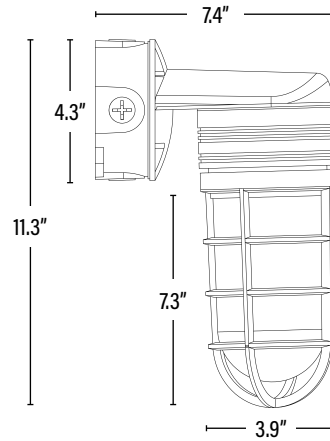

Item#: **88632**
LED VAPOR TIGHT JELLY JAR

DIMENSIONS (Inches)

Length (MOL)	11.3"
Width/Diameter (MOD)	7.4"
Net Weight (Lbs)	--

SUPPORTING DOCUMENTS (Grey = not available at this time.)

Product Sheet	VIEW
Install Instructions	VIEW
IES Download from Web Item	VIEW
LM79	VIEW
LM80	VIEW

PACKAGING

		UPC	DIMENSIONS (LxWxH)	GROSS WEIGHT (Lbs)
Master Carton	4	10854432004269	22.8" x 13.8" x 10.6"	9.2
Individual Box	1	854432004262	--	2.3
Country of Origin	China			
HS Tariff	9405.10.6020			

ORDERING