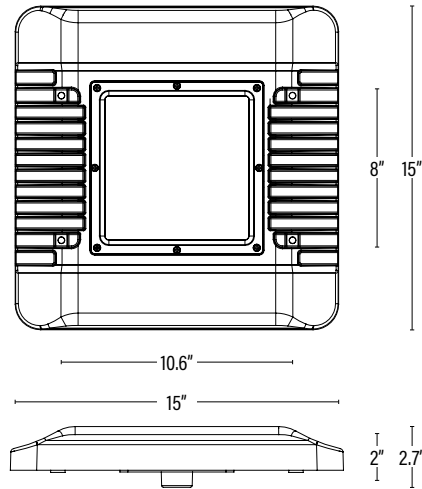

Housing	Aluminum
Base / Power Supply	Hard Wire
Finish	White

CERTIFICATIONS

Published lumens on LED products are approximate and may vary slightly.

PERFORMANCE DATA

PACKAGING

Item#: **90009**
LED LOW PROFILE CANOPY

DIMENSIONS (Inches)

Length	15"
Width/Diameter	15"
Height	2.7"
Weight (Lbs)	11

Line drawings may not be to scale and are for general reference only.

SUPPORTING DOCUMENTS (Grey = not available at this time.)

Product Sheet	VIEW
Install Instructions	VIEW
IES Download from Web Item	VIEW
LM79	VIEW
LM80	VIEW

PACKAGING

		UPC	DIMENSIONS (LxWxH)	GROSS WEIGHT (Lbs)
Master Carton	1	--	17"x16"x4.25"	13
Country of Origin	China			
HS Tariff	9405.40.8200			