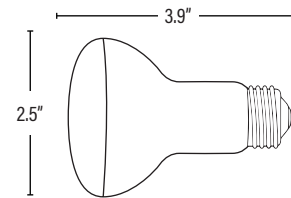

TECHNICAL DATA SHEET

90078 R20 LAMP INCANDESCENT

FEATURES

- Reflector disc absorbs heat and directs light outward
- 5 filament supports designed for longer life in any mounting position
- Single coil pure tungsten filament and brass base

PACKAGING	
Master Carton	100pc / 10811768023241
Inner Carton	10pc / 20811768023248
Individual Box	811768023244
Country of Origin	China
HS Tariff	8539.22.8060
DIMENSIONS	
Dimensions (Inches)	3.9"(L) x 2.5"(DIA)