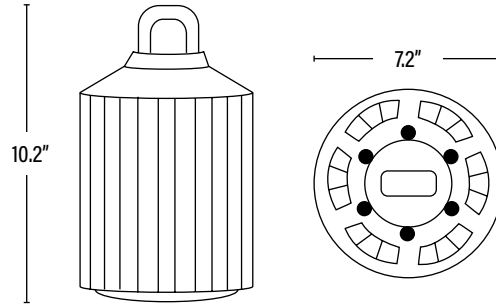

QUALIFICATIONS

Published lumens on LED products are approximate and may vary slightly. • Specifications are subject to change without notice.

Item#: **90410**
LED 60W HIGH BAY HOUSING

DIMENSIONS (Inches)

Length (MOL)	10"
Width/Diameter (MOD)	7.2"
Net Weight (Lbs)	--

SUPPORTING DOCUMENTS (Grey = not available at this time.)

Product Sheet	VIEW
Install Instructions	VIEW
IES Download from Web Item	VIEW
LM79	VIEW
LM80	VIEW

PACKAGING

		UPC	DIMENSIONS (LxWxH)	GROSS WEIGHT (Lbs)
Master Carton	4	10811768025337	18.5" x 18.5" x 15.6"	28.9
Individual Box	1	811768025330	--	7.2
Country of Origin	China			
HS Tariff	9405.40.6000			