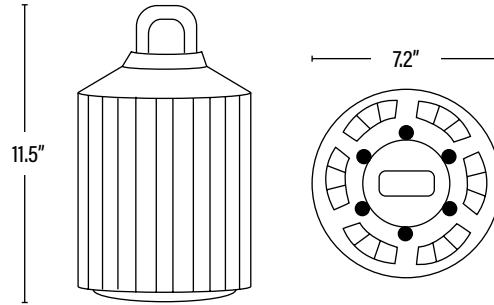

Item#: **90414**
LED 100W HIGH BAY HOUSING

DIMENSIONS (Inches)

Length (MOL)	11.5"
Width/Diameter (MOD)	7.2"
Net Weight (Lbs)	--

SUPPORTING DOCUMENTS (Grey = not available at this time.)

Product Sheet	VIEW
Install Instructions	VIEW
IES Download from Web Item	VIEW
LM79 Aluminum Reflector	VIEW
LM79 Acrylic Reflector	VIEW
LM80	VIEW

PACKAGING

		UPC	DIMENSIONS (LxWxH)	GROSS WEIGHT (Lbs)
Master Carton	4	10811768025344	18.5" x 18.5" x 15.8"	34
Individual Box	1	811768025347	--	8.5
Country of Origin	China			
HS Tariff	9405.10.6020			

ORDERING