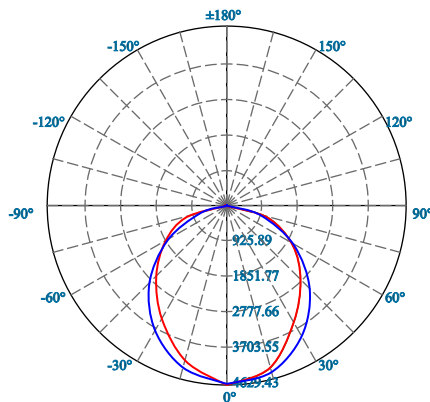

DIRECT WIRE - NO BALLAST REQUIRED, LAMPS RUNS OFF MAIN

- Exceptional efficacy

***Non-shunted sockets required, see install instructions for further details.*

LIGHT DISTRIBUTION CURVE

ELECTRICAL

| | |
|---------------------------------|----------|
| Wattage | 18W |
| Voltage | 100-277V |
| Current | 82-200mA |
| Power Factor | 0.9 |
| Total Harmonic Distortion (THD) | N/A |

LIGHTING PERFORMANCE

| | |
|---------------------------|---------|
| Lumens | 1915 |
| Lumens Per Watt (Lm/W) | 100 |
| Color Temperature (CCT) | 3500K |
| Color Rendering (CRI) | 82 |
| R9 (Red Value) | 1 |
| R13 (Skin Tones) | 83 |
| Beam Angle | 160° |
| Light Distribution | Type VS |
| Dimmable Lighting Control | |

PERFORMANCE DATA

PACKAGING

Item#: **90535**
LED DIRECT WIRE LINEAR T8

DIMENSIONS (Inches)

| | |
|----------------------|-----|
| Length (MOL) | 48" |
| Width/Diameter (MOD) | 1" |
| Weight (Lbs) | -- |

Line drawings may not be to scale and are for general reference only.