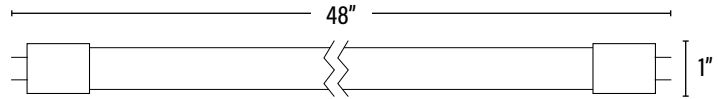

PERFORMANCE DATA

PACKAGING

Item#: **90535**
LED DIRECT WIRE LINEAR T8

DIMENSIONS (Inches)

| | |
|----------------------|-----|
| Length (MOL) | 48" |
| Width/Diameter (MOD) | 1" |
| Weight (Lbs) | -- |

Line drawings may not be to scale and are for general reference only.