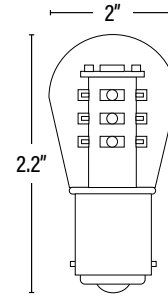

Item#: **90607**  
**LED 1S8 LAMP**

ITEM INFORMATION

**DIMENSIONS** (Inches)

Length (MOL)	2.2"
Width/Diameter (MOD)	2"
Net Weight (Lbs)	--

**SUPPORTING DOCUMENTS**

Product Sheet	VIEW
---------------	------

**PACKAGING**

		UPC	DIMENSIONS (LxWxH)	GROSS WEIGHT (Lbs)
Master Carton	100	10811768020578	16.7" x 8.7" x 4.5"	6.2
Individual Box	1	811768020571	--	0.06
Country of Origin	China			
HS Tariff	8539.50.0010			