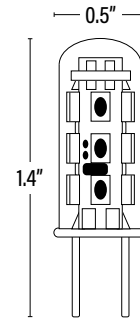

**COMPONENTS**

LED Light Source	N/A
------------------	-----

**CONSTRUCTION**

Housing	Glass
Base / Power Supply	G4
Finish	Clear

**QUALIFICATIONS**

*Published lumens on LED products are approximate and may vary slightly. - Specifications are subject to change without notice.*

Item#: **90615**  
**LED JC LAMP**

ITEM INFORMATION

**DIMENSIONS** (Inches)

Length (MOL)	1.4"
Width/Diameter (MOD)	0.5"
Net Weight (Lbs)	--

**SUPPORTING DOCUMENTS**

Product Sheet	VIEW
---------------	------

PACKAGING		UPC	DIMENSIONS (LxWxH)	GROSS WEIGHT (Lbs)
Master Carton	100	10811768028130	--	--
Individual Box	1	811768028133	--	--
Country of Origin	China			
HS Tariff	8539.50.0010			

**ORDERING**

ITEM#	DESCRIPTION	CASE
90615	LED 2WJC/30K/12V/G4	100