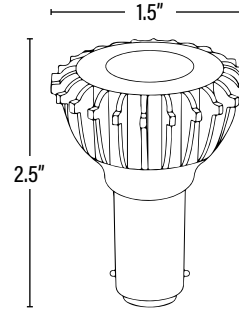

LED Light Source	N/A
------------------	-----

**CONSTRUCTION**

Housing	Aluminum
Lens	Clear
Base / Power Supply	BA15S - SC Bayonet

**QUALIFICATIONS**

*Published lumens on LED products are approximate and may vary slightly. • Specifications are subject to change without notice.*

Item#: **90726**  
**LED R12 LAMP**

ITEM INFORMATION

**DIMENSIONS** (Inches)

Length (MOL)	2.5"
Width/Diameter (MOD)	1.5"
Weight (Lbs)	--

**SUPPORTING DOCUMENTS**

Product Sheet	VIEW
---------------	------

**PACKAGING**

		UPC	DIMENSIONS (LxWxH)	GROSS WEIGHT (Lbs)
Master Carton	100	10811768025108	18.7" x 8.7" x 7.6"	--
Individual Box	1	811768025101	--	-
Country of Origin	China			
HS Tariff	8539.50.0010			

**ORDERING**

ITEM#	DESCRIPTION	CASE
90726	LED 3WR12/1383/30K/12V/BA15S	100