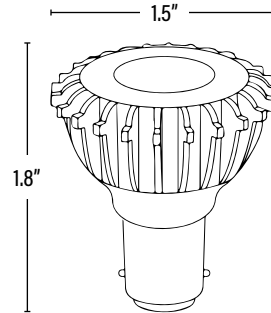

CONSTRUCTION

Housing	Aluminum
Lens	Clear
Base / Power Supply	BA15D - DC Bayonet

QUALIFICATIONS

Published lumens on LED products are approximate and may vary slightly. • Specifications are subject to change without notice.

Item#: **90727**
LED R12 LAMP

ITEM INFORMATION

DIMENSIONS (Inches)

Length (MOL)	1.8"
Width/Diameter (MOD)	1.5"
Weight (Lbs)	--

SUPPORTING DOCUMENTS

Product Sheet	VIEW
---------------	------

PACKAGING		UPC	DIMENSIONS (LxWxH)	GROSS WEIGHT (Lbs)
Master Carton	100	10811768029618	18.3" x 8.7" x 6"	--
Individual Box	1	811768029611	--	--
Country of Origin	China			
HS Tariff	8539.50.0010			