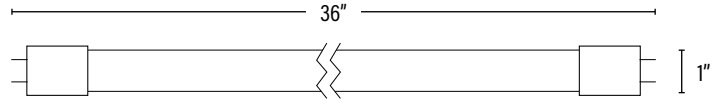

PERFORMANCE DATA

PACKAGING

Item#: **90729**
LED PLUG & GO™ LINEAR T8

DIMENSIONS (Inches)

Length	36"
Width/Diameter	1"
Height	--
Weight (Lbs)	--

Line drawings may not be to scale and are for general reference only.

SUPPORTING DOCUMENTS (Grey = not available at this time.)

Product Sheet	VIEW
Install Instructions	VIEW
Ballast Compatibility	VIEW
IES Download from Web Item	VIEW
LM79	VIEW
LM80	VIEW

PACKAGING

		UPC	DIMENSIONS (LxWxH)	GROSS WEIGHT (Lbs)
Master Carton	25	--	--	--
Individual Box	1	--	--	--
Country of Origin	China			
HS Tariff	8539.50.0050			