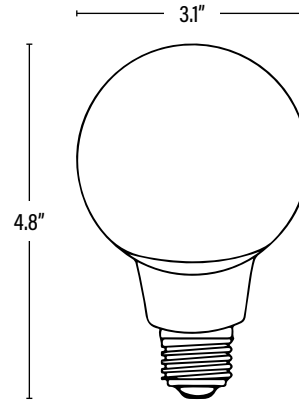

PERFORMANCE DATA

PACKAGING

Item#: **90764**
LED GLOBE LAMP

DIMENSIONS (Inches)

Length (MOL)	4.8"
Width/Diameter (MOD)	3.1"
Weight (Lbs)	0.2

Line drawings may not be to scale and are for general reference only.

SUPPORTING DOCUMENTS (Grey = not available at this time.)

Product Sheet	VIEW
Dimmer Compatibility	VIEW
LM79	VIEW
LM80	VIEW

PACKAGING

		UPC	DIMENSIONS (LxWxH)	GROSS WEIGHT (Lbs)
Master Carton	15	10811768025320	--	--
Individual Box	1	811768025323	3.3" x 3.3" x 5.2"	--
Country of Origin	China			
HS Tariff	8539.50.0010			