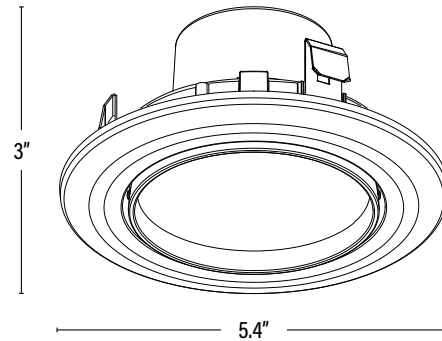

Item#: **90897**
LED 4" TONE-SELECT™ RETROFIT EYEBALL CAN

ITEM INFORMATION

DIMENSIONS (Inches)	
Length (MOL)	3"
Width/Diameter (MOD)	5.4"
Net Weight (Lbs)	--

PACKAGING		UPC	DIMENSIONS (LxWxH)	GROSS WEIGHT (Lbs)
Master Carton	12	10811768029809	21.5" x 11.5" x 6.3"	11
Individual Box	1	811768029802	5.6" x 5.6" x 3"	0.9
Country of Origin	China			
HS Tariff	8539.50.0010			