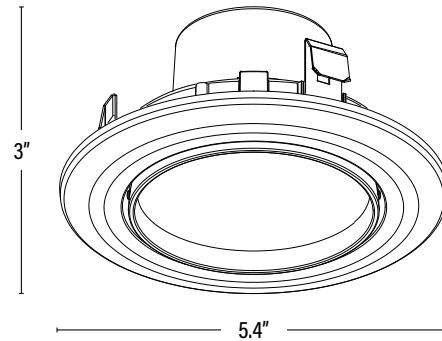

Item#: **90897**  
**LED 4" TONE-SELECT™ RETROFIT EYEBALL CAN**

ITEM INFORMATION

**DIMENSIONS** (Inches)

Length (MOL)	3"
Width/Diameter (MOD)	5.4"
Net Weight (Lbs)	--

**SUPPORTING DOCUMENTS** (Grey = not available at this time.)

Product Sheet	VIEW
Install Instructions	VIEW
Dimmer Compatibility	VIEW
IES Download from Web Item	VIEW
LM79	VIEW
LM80	VIEW

PACKAGING		UPC	DIMENSIONS (LxWxH)	GROSS WEIGHT (Lbs)
Master Carton	12	10811768029809	21.5" x 11.5" x 6.3"	11
Individual Box	1	811768029802	5.6" x 5.6" x 3"	0.9
Country of Origin	China			
HS Tariff	8539.50.0010			