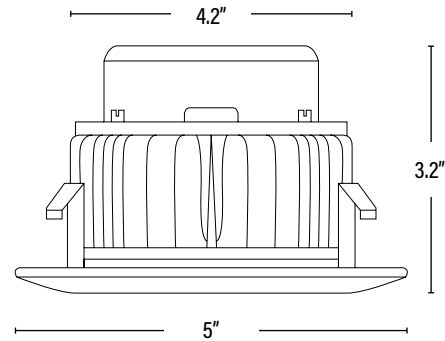

PERFORMANCE DATA

PACKAGING

Item#: **90906**
LED 4" RETROFIT CAN

DIMENSIONS (Inches)

Width/Diameter	5"
Height	3.2"
Weight (Lbs)	--

Line drawings may not be to scale and are for general reference only.

SUPPORTING DOCUMENTS (Grey = not available at this time.)

Product Sheet	VIEW
Install Instructions	VIEW
IES Download from Web Item	VIEW
Dimmer Compatibility	SEE BELOW
LM79	VIEW
LM80	VIEW

PACKAGING

		UPC	DIMENSIONS (LxWxH)	GROSS WEIGHT (Lbs)
Master Carton	12	10854432004993	--	--
Individual Box	1	854432004996	--	--
Country of Origin	China			
HS Tariff	8539.50.0020			