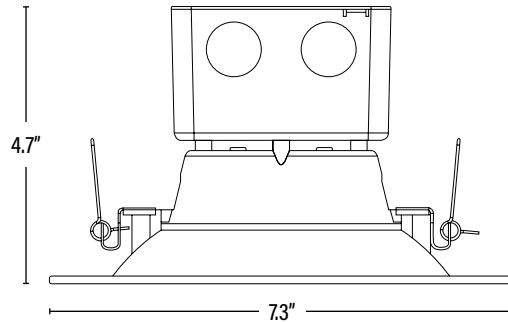

Item#: **91004**
LED 6" DOWNLIGHT CAN

DIMENSIONS (Inches)

Length (MOL)	4.7"
Width/Diameter (MOD)	7.3"
Net Weight (Lbs)	--

SUPPORTING DOCUMENTS (Grey = not available at this time.)

Product Sheet	VIEW
Install Instructions	VIEW
Dimmer Compatibility (120V only)	VIEW
IES Download from Web Item	VIEW
LM79	VIEW
LM80	VIEW

PACKAGING

		UPC	DIMENSIONS (LxWxH)	GROSS WEIGHT (Lbs)
Master Carton	12	10811768021117	25" x 15.6" x 8.3"	20.4
Individual Box	1	811768021110	7.5" x 4.6" x 7.4"	1.7
Country of Origin	China			
HS Tariff	9405.10.6020			