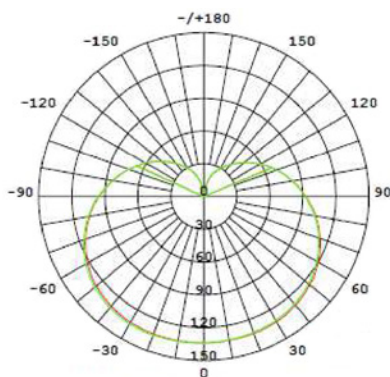

LIGHT DISTRIBUTION CURVE

ELECTRICAL

Wattage	11W
Voltage	120V
Current	N/A
Power Factor	0.9

LIGHTING PERFORMANCE

Lumens	1100
Lumens Per Watt (Lm/W)	100
Color Temperature (CCT)	3000K
Color Rendering (CRI)	82
Beam Angle	230°

PERFORMANCE DATA

PACKAGING

Item#: **91070**
LED A19 LAMP

DIMENSIONS (Inches)

Length (MOL)	4.4"
Width/Diameter (MOD)	2.4"
Weight (Lbs)	--

Line drawings may not be to scale and are for general reference only.