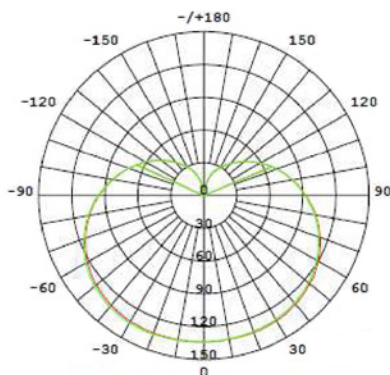

LIGHT DISTRIBUTION CURVE

ELECTRICAL

Wattage	11W
Voltage	120V
Current	95mA
Power Factor	0.9
Total Harmonic Distortion (THD)	16

LIGHTING PERFORMANCE

Lumens	1100
Lumens Per Watt (Lm/W)	100
Color Temperature (CCT)	5000K
Color Rendering (CRI)	85
Beam Angle	230°

PERFORMANCE DATA

PACKAGING

Item#: **91072**
LED A19 LAMP

DIMENSIONS (Inches)

Length (MOL)	4.4"
Width/Diameter (MOD)	2.4"
Weight (Lbs)	--

Line drawings may not be to scale and are for general reference only.