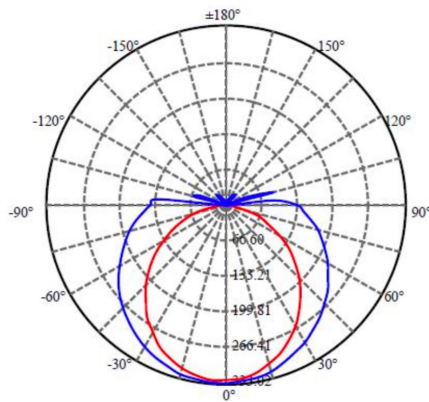

APPLICATION

Homes, school, retail, office, and hospitality.
Note: Power and Connector Cord sold separately.

LIGHT DISTRIBUTION CURVE

ELECTRICAL

Wattage	12W
Voltage	120V
Current	0.12A
Power Factor	0.9
Total Harmonic Distortion (THD)	16.8

LIGHTING PERFORMANCE

Lumens	1303
Lumens Per Watt (LPW)	106
Color Temperature (CCT)	4000K
Color Rendering (CRI)	83
R9 (Red Value)	11
R13 (Skin Tones)	85
Beam Angle	240°
Light Distribution	Type IV, Very Short
BUG Rating (Backlight, Uplight, and Glare)	B1 - U3 - G1