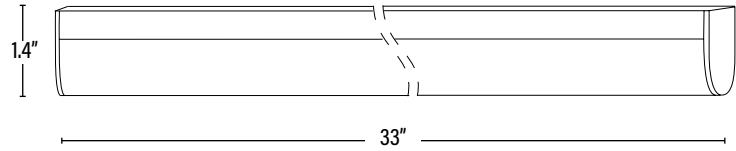

Item#: **91107**
LED UNDER COUNTER

ITEM INFORMATION

DIMENSIONS (Inches)

Length	33"
Width	0.9"
Height	1.4"
Net Weight (Lbs)	--

SUPPORTING DOCUMENTS (Grey = not available at this time.)

Product Sheet	VIEW
Install Instructions	VIEW
IES Download from Web Item	VIEW
LM79	VIEW
LM80	VIEW

PACKAGING

		UPC	DIMENSIONS (LxWxH)	GROSS WEIGHT (Lbs)
Master Carton	25	10811768024170	--	--
Individual Box	1	811768024173	--	--
Country of Origin	China			
HS Tariff	9405.10.6020			

ORDERING

ITEM#	DESCRIPTION	CASE
91107	LED 33IN UNDER COUNTER LIGHT/12W/40K/WHT	25